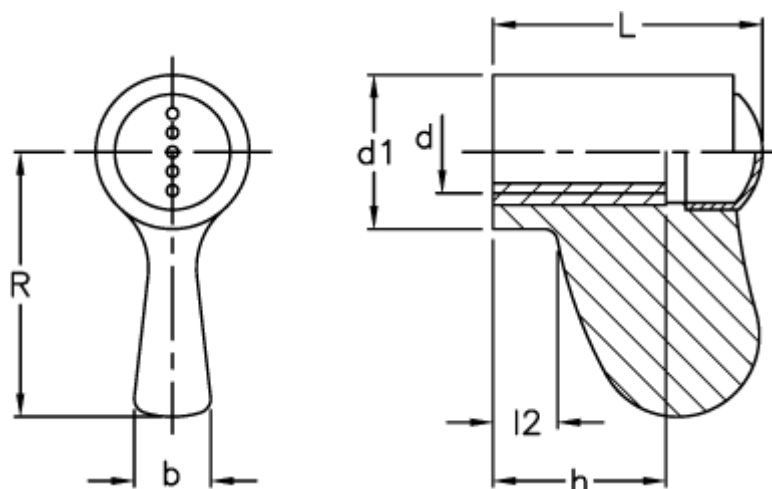

Article number: 23052254066

Description: E+G Single wing nut
ESN.70-B M8-C6, red centre cap

Measures

b	= 10
d1	= 20
d 6H	= M8
h	= 20
L	= 36
l2	= 8.0
R	= 35.0